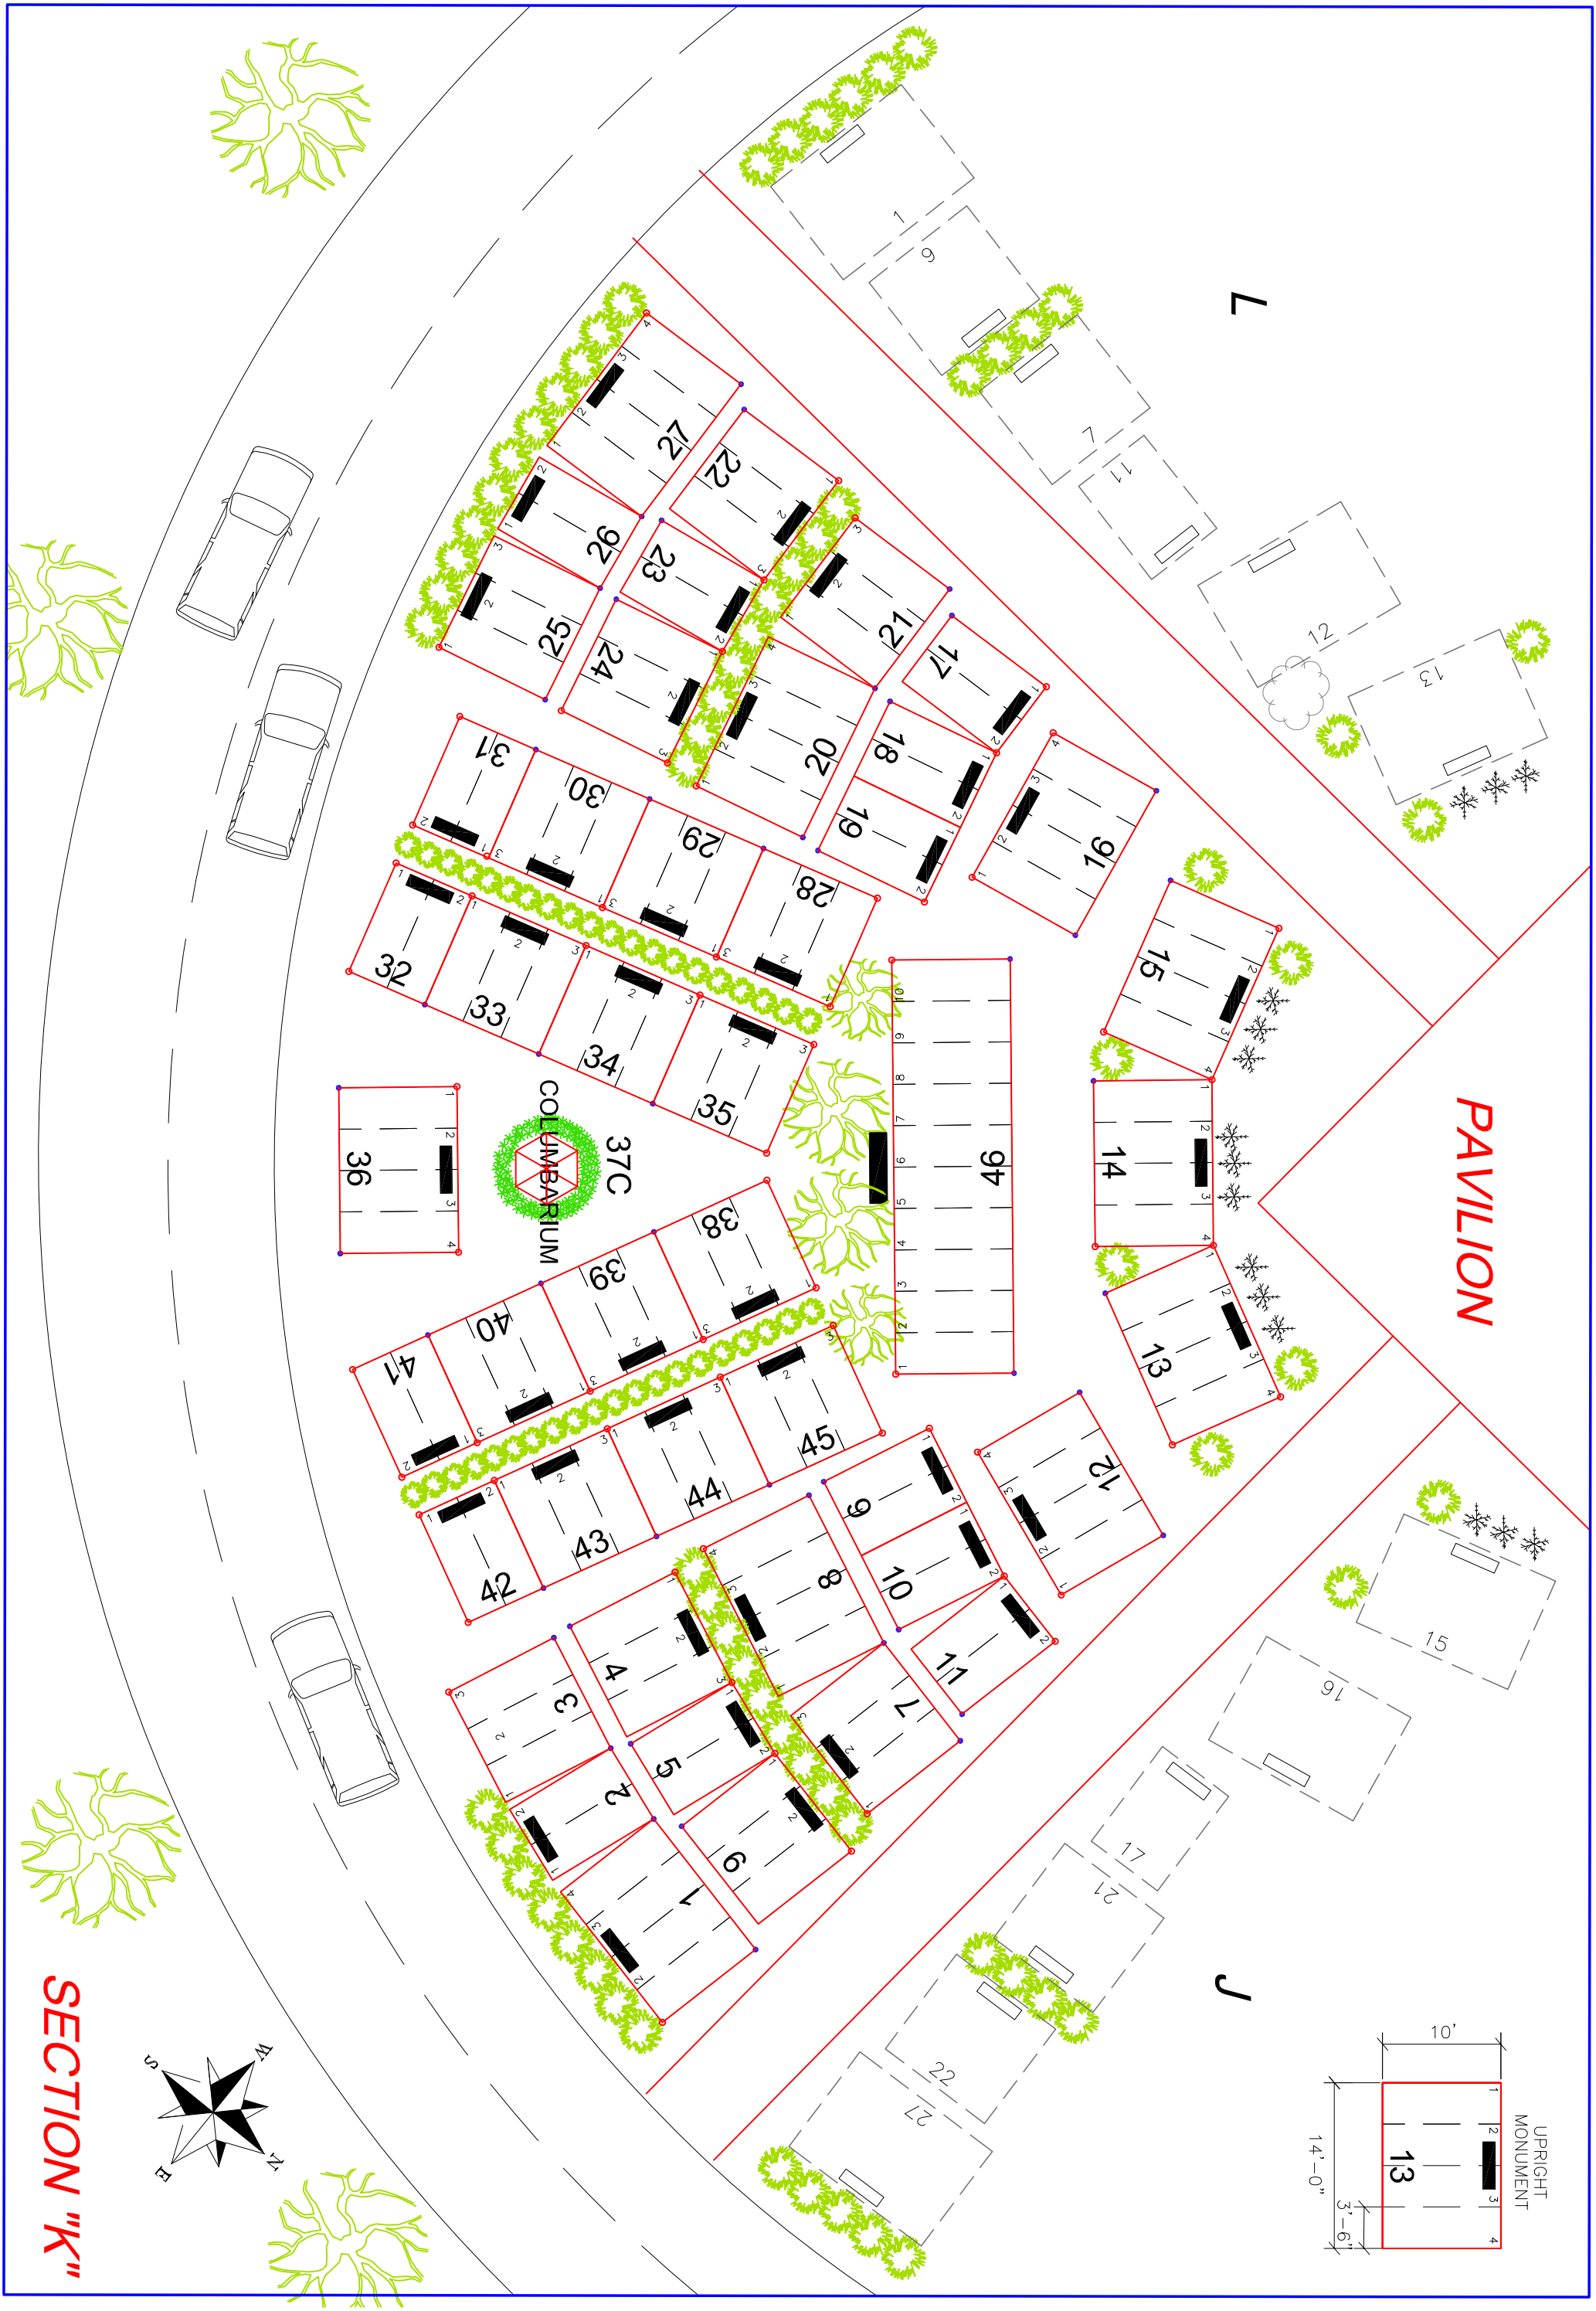

MATHERLY  
CEMETERY PLANNING  
SERVICES

4703 ROUTT ROAD  
LOUISVILLE, KY 40299  
(502) 240-0345  
(502) 240-0353 Fax

© COPYRIGHT 2009  
MATHERLY CEMETERY PLANNING SERVICES  
ALL RIGHTS RESERVED

CROSSWATER  
CEMETERY

SECTION "K"

PAVILION

COLUMBARIUM