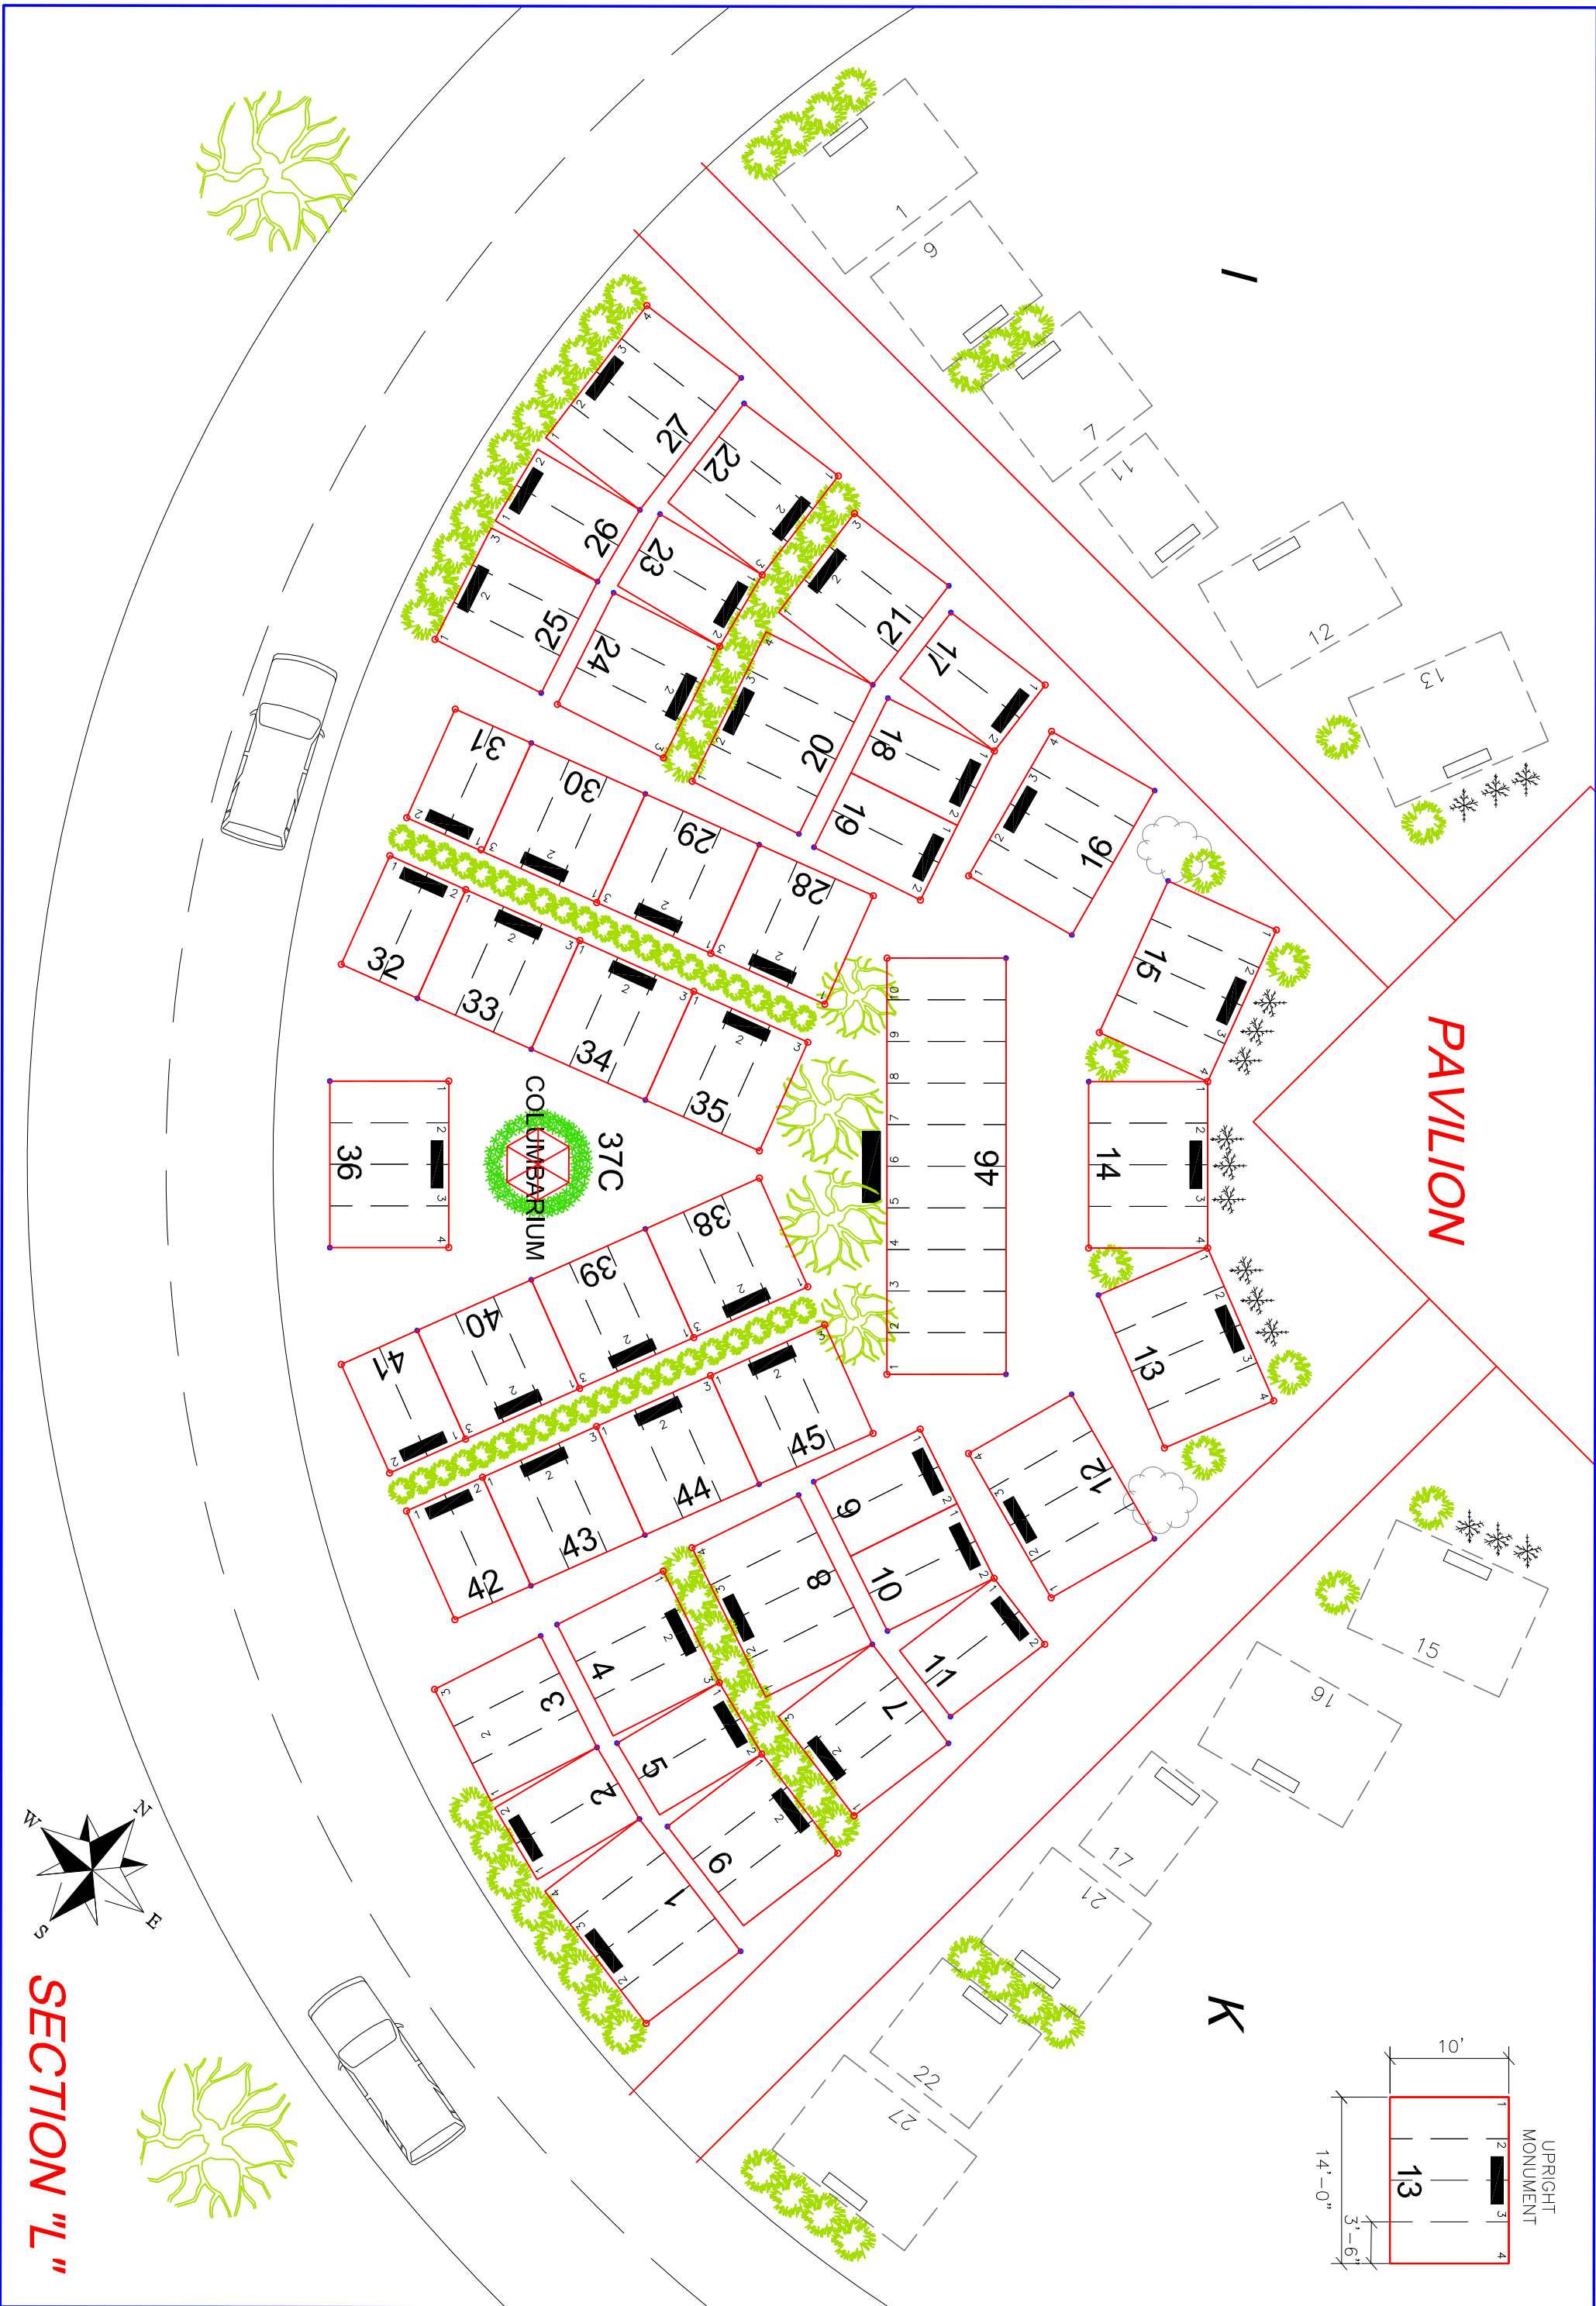

MATHERLY  
CEMETERY PLANNING  
SERVICES

4703 ROUTT ROAD  
LOUISVILLE, KY 40299  
(502) 240-0345  
(502) 240-0353 Fax

© COPYRIGHT 2009  
MATHERLY CEMETERY PLANNING SERVICES  
ALL RIGHTS RESERVED

CROSSWATER  
CEMETERY

SECTION "L"