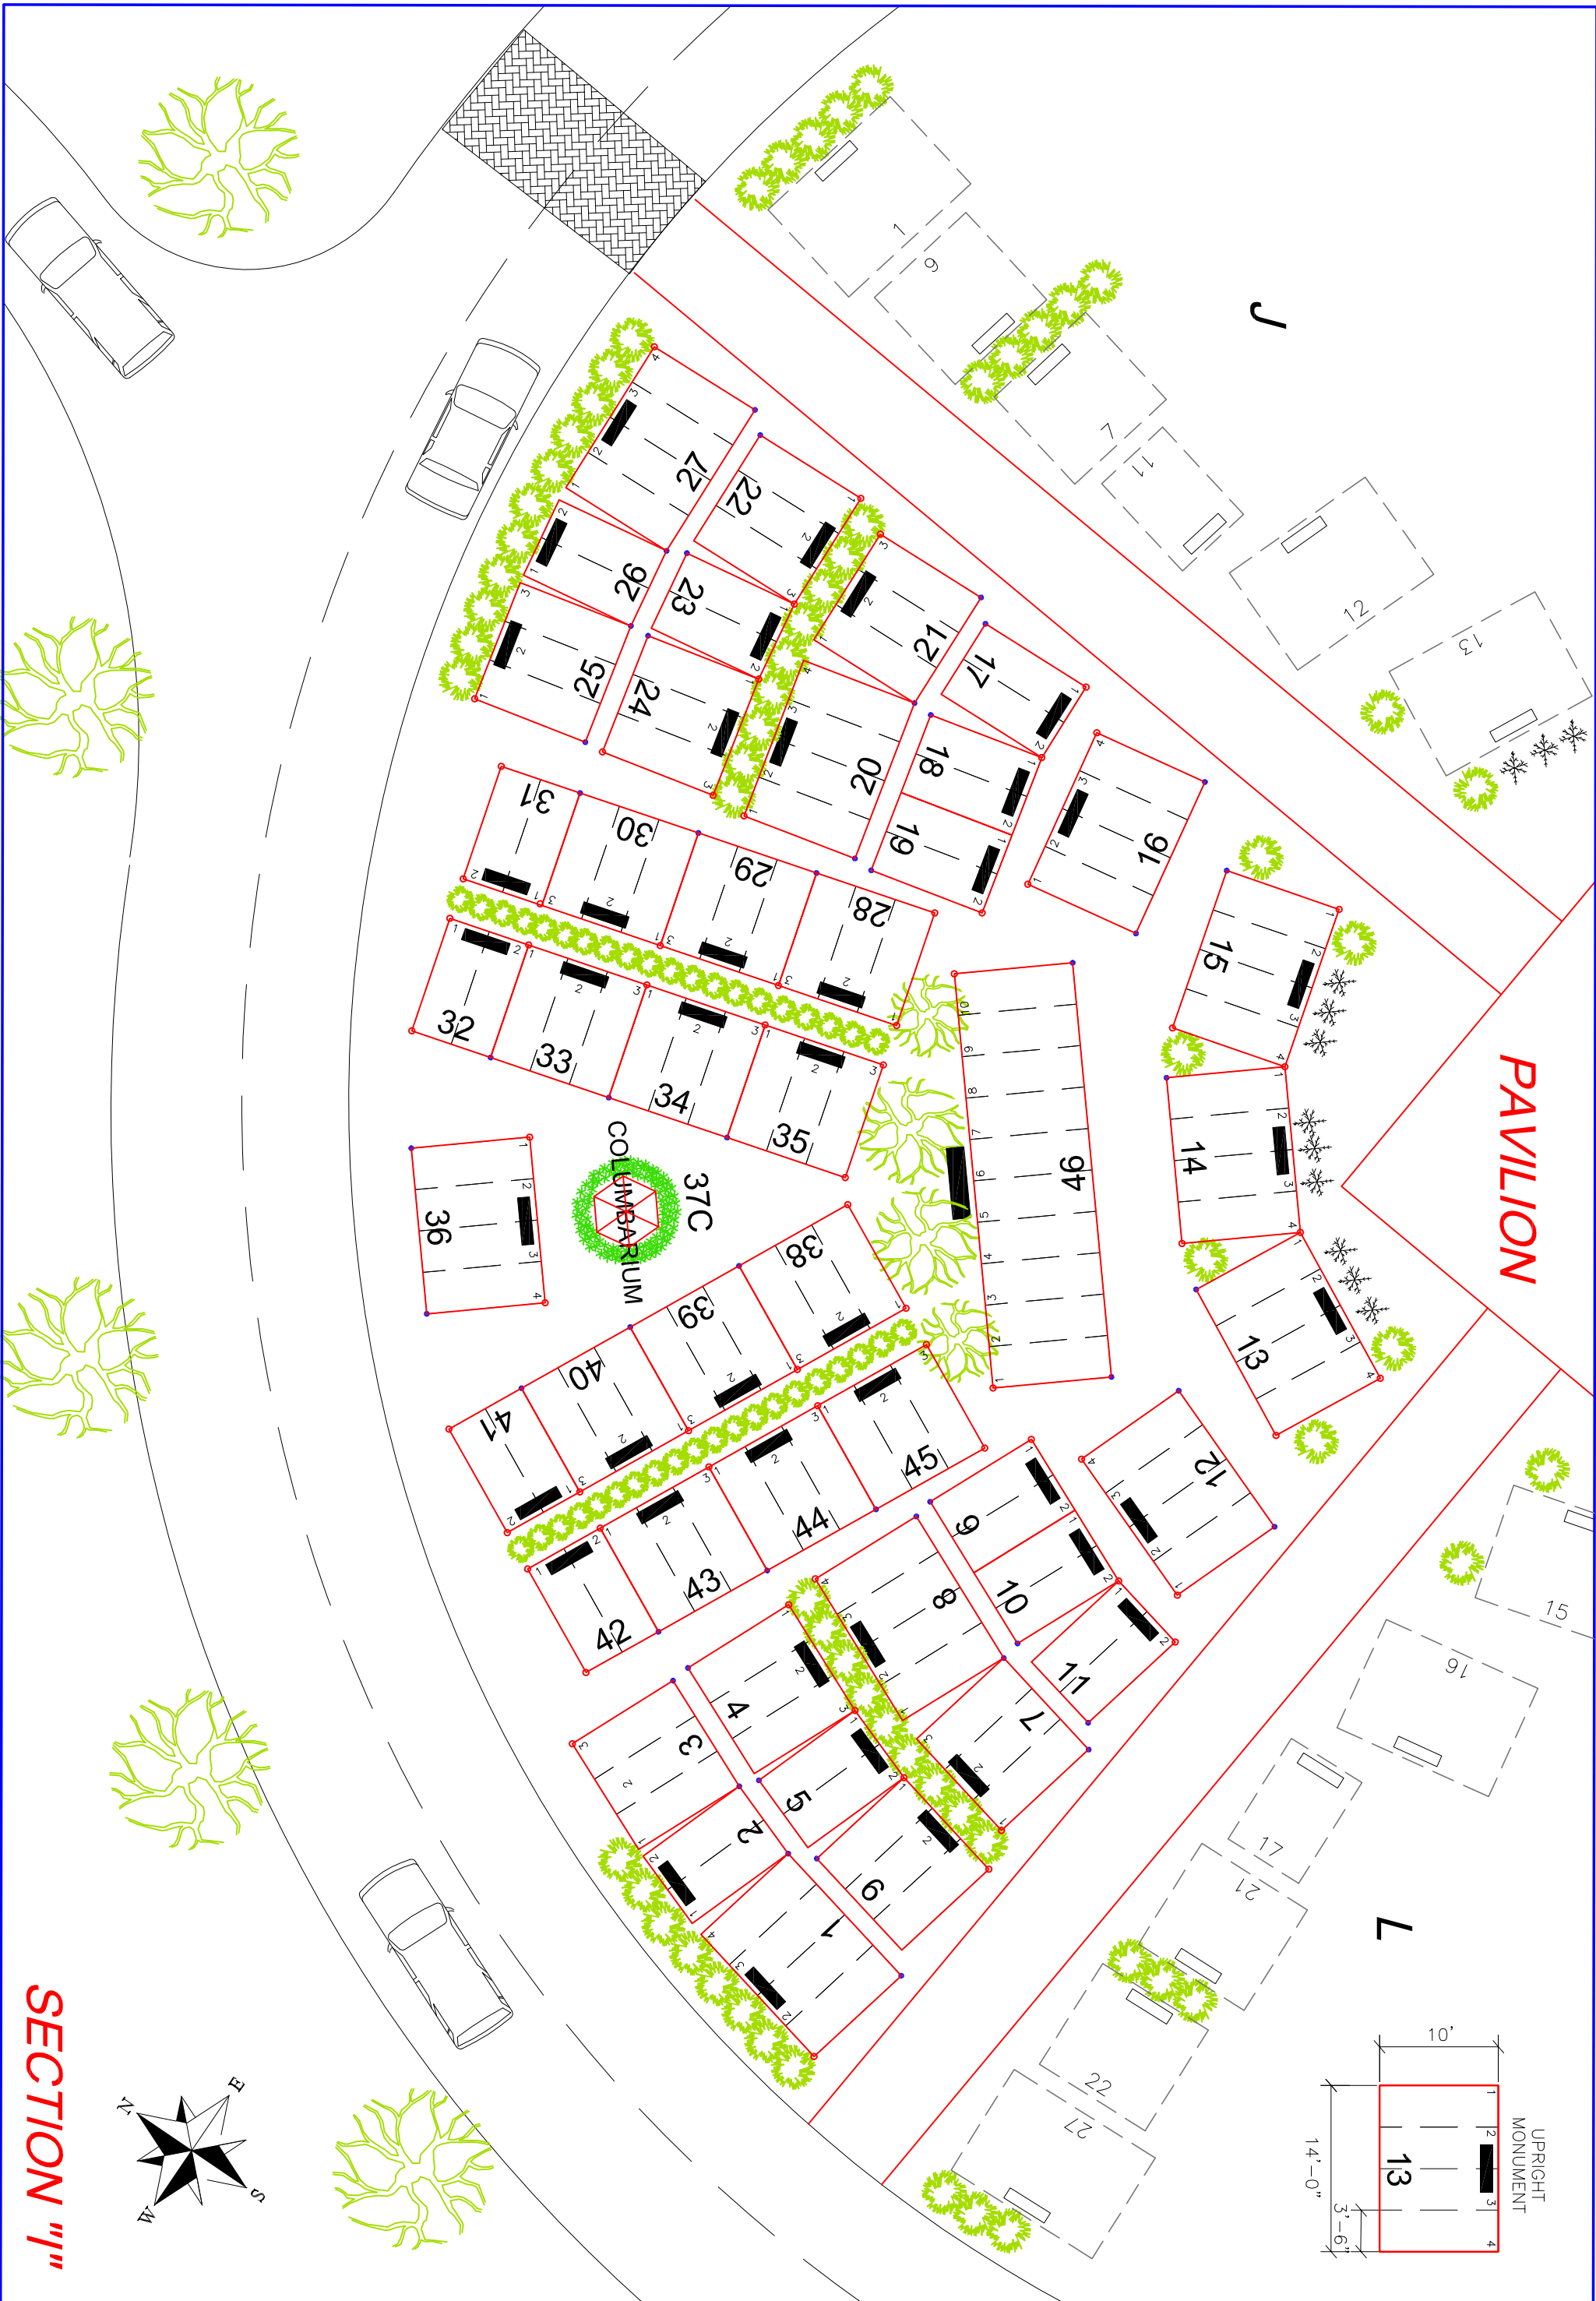

MATHERLY
CEMETERY PLANNING
SERVICES

4703 ROUTT ROAD
LOUISVILLE, KY 40299
(502) 240-0345
(502) 240-0353 Fax

© COPYRIGHT 2009
MATHERLY CEMETERY PLANNING SERVICES
ALL RIGHTS RESERVED

CROSSWATER
CEMETERY

SECTION "I"